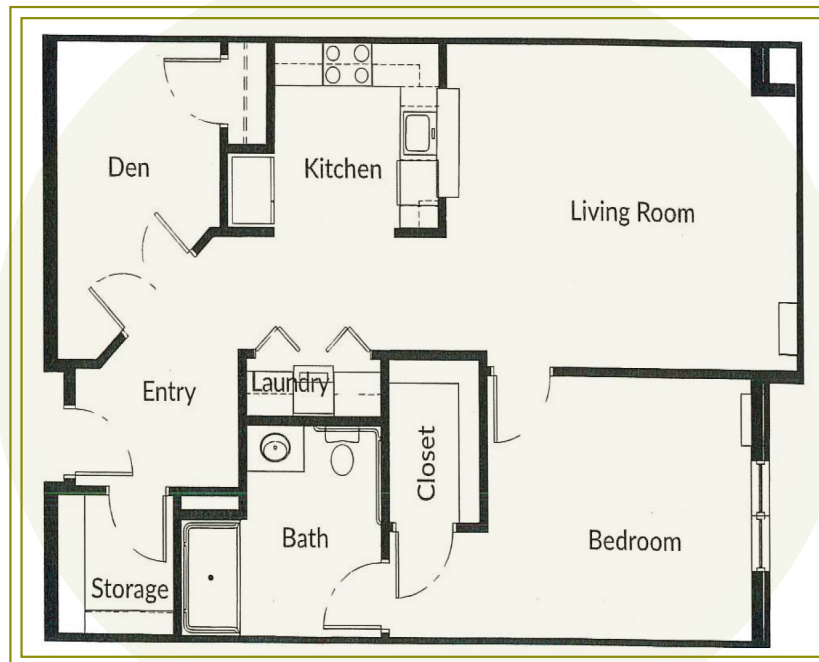

The Gardens

Floor Plans

One-Bedroom Stretch Apartment

Approximately 751 SF

One-Bedroom Plus Den Apartment

Approximately 1,070 SF